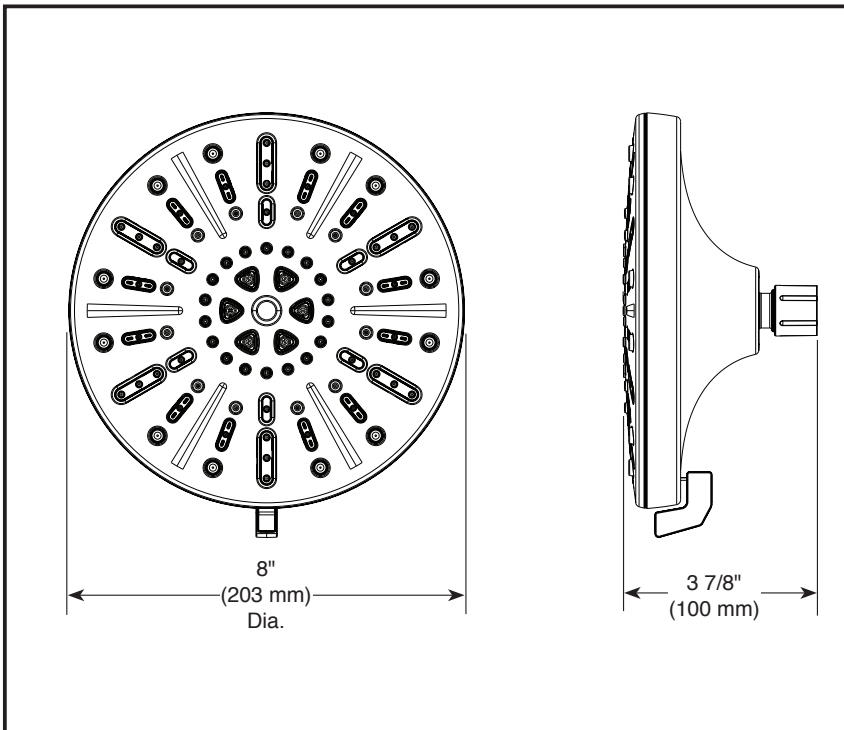

▲ Designate proper finish suffix

Delta Faucet Company reserves the right (1) to make changes in specifications and materials, and (2) to change or discontinue models, both without notice or obligation. Dimensions are for reference only. See current full-line price book or www.deltafaucet.com for finish options and product availability.

DSP-B-75444 Rev. B

Delta Faucet Company

55 E. 111th Street, Carmel, IN 46280
350 South Edgeware Road, St. Thomas, ON N5P 4L1
© 2025 Delta Faucet Company